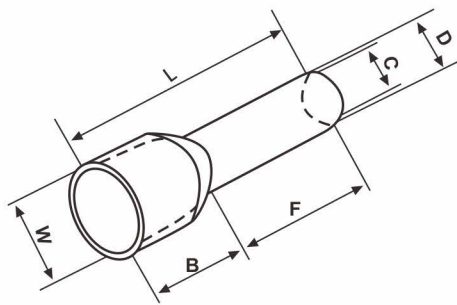

Preinsulated Terminals

PVC Insulated Cord End Sleeves

OUMO PUBLISH

Specifications	Dimension(mm)						Lead Area ^{mm²}	Color of Insulating bush (up) Germany (down)France	Code No.
	F	L	W	DØ	CØ	A.W.G			
E0506	6	12	2.6	1.3	1	#22	0.5	orange white	OMU-E-001
E0508	8	14							OMU-E-002
E0510	10	16							OMU-E-003
E7506	6	12.4	2.8	1.5	1.2	#20	0.75	white blue	OMU-E-004
E7508	8	14.6							OMU-E-005
E7510	10	16.4							OMU-E-006
E7512	12	18.4							OMU-E-007
E1006	6	12.4	3	1.7	1.4	#18	1	yellow red	OMU-E-008
E1008	8	14.6							OMU-E-009
E1010	10	16.4							OMU-E-010
E1012	12	18.4							OMU-E-011
E1508	8	14.6	3.5	2	1.7	#16	1.5	red black	OMU-E-012
E1510	10	16.4							OMU-E-013
E1518	18	24.4							OMU-E-014
E2508	8	15.2	4	2.6	2.3	#14	2.5	blue gray	OMU-E-015
E2512	12	19							OMU-E-016
E2518	18	25							OMU-E-017
E4009	9	16.5	4.4	3.2	2.8	#12	4	gray orange	OMU-E-018
E4012	12	19.5							OMU-E-019
E4018	18	25.5							OMU-E-020
E6012	12	20	6.3	3.9	3.5	#10	6	black green	OMU-E-021
E6018	18	26							OMU-E-022
E10-12	12	21.5	7.6	4.9	4.5	#7	10	ivory brown	OMU-E-023
E10-18	18	27.5							OMU-E-024
E16-12	12	22.2	8.8	6.2	5.8	#5	16	green ivory	OMU-E-025
E16-18	18	28.2							OMU-E-026
E25-16	16	29	11.2	7.9	7.5	#4	25	brown black	OMU-E-027
E25-22	22	35							OMU-E-028
E35-16	16	30	12.7	8.7	8.3	#2	35	taupe	OMU-E-029
E35-25	25	39							OMU-E-030
E50-20	20	36	15.3	10.9	10.3	#1	50	olive	OMU-E-031
E50-25	25	41							OMU-E-032