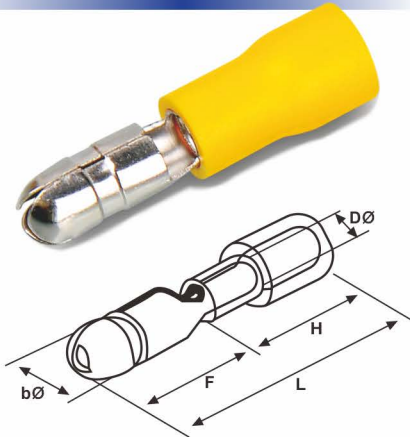

# Preinsulated Terminals

## Male Bullet Quick Disconnects

OUMO PUBLISH

Specifications	Thickness	Dimension(mm)					Color	Code No.
		bØ	F	DØ	H	L		
MPD1.25-156	0.4	4	11	1.7	10	21	red	OMU-MPD-001
MPD2-156	0.4	4	11	2.3	10	21	blue	OMU-MPD-002
MPD2-195	0.4	5	11	2.3	10	21		OMU-MPD-003
MPD5.5-195	0.4	5	12	3.4	13	25	yellow	OMU-MPD-004